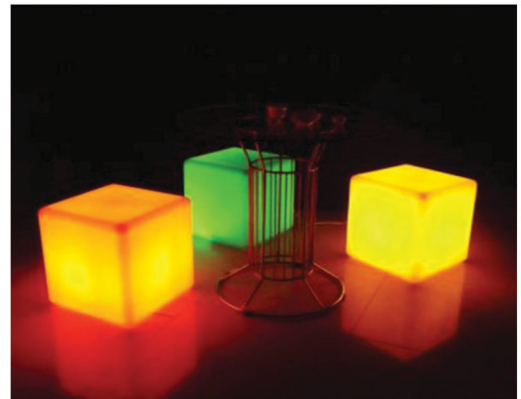

Glow Cube Seat/Table

INCLUDES

- Glow Cube
- Remote control
- Charging Adapter
- Operation Manual
- Glow Cleaning & Protection Kit
- 12 Month Warranty

TECHNICAL INFORMATION

- 5V Australian Standards Charger
- Remote Control Operation and Switch Control on Product
- 8+ hours operation time (Operation time will vary depending on unit setting)
- Waterproof IP54 rating

MORE INFORMATION

For more information visit the Glow Website @ glowglow.com.au
Or contact Glow info@glowglow.com.au

Add some bright funky fun to your entertaining or business with the Glow Illuminated Cubes. They are as versatile as the colours they project. Add them to any area inside and out as a seat or table and because they're cordless and lightweight they can move wherever you do.

This new Glow product operates with easy charging technology. Once charged they can be moved anywhere you need them such as out on the deck, by the pool or spa, on the lawn or in office reception to light it up in style. The choice is yours.

The Glow Cube is available in a cube size of 40cm and like all Glow products; they come with a remote control and change to many different colours.

glow
glowglow.com.au